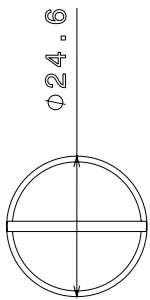

**PRODUCT CODE: BSP2**  
BRASS SLOTTED PLUG

**DESCRIPTION**

25mm Brass Slotted Plug

**FINISH**

Self Colour

**MATERIAL**

Brass

**PACKAGING**

Packed in qty 100

**ADDITIONAL NOTES**

Conforms to BS EN61386-1

Isometric view

Top view

Side view

Bottom view