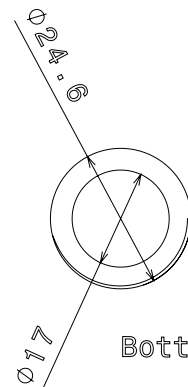

**PRODUCT CODE: BSP2**  
BRASS SLOTTED PLUG

**DESCRIPTION**

25mm Brass Slotted Plug

**FINISH**

Self Colour

**MATERIAL**

Brass

**PACKAGING**

Packed in qty 100

**ADDITIONAL NOTES**

Conforms to BS EN61386-1

Isometric view

Top view

Side view

Bottom view